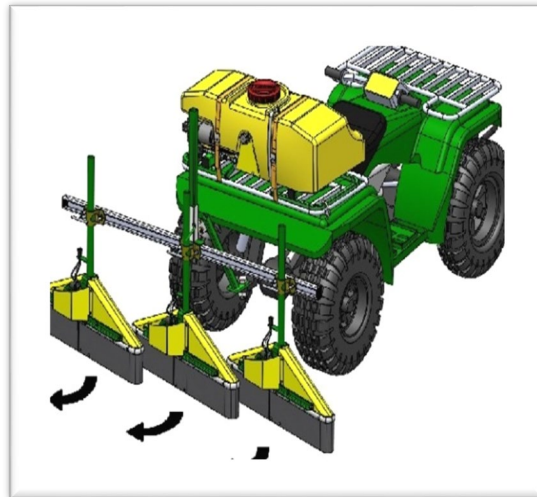

Direct From The United Kingdom

The FLEXIDOME Complete

Our New Design

The Flexidome comes with tool bar that has 2 dual standard 18" (400 mm) head carriages along with a 55 gallon tank. The Flexidome is a shielded sprayer for weed control in small fruit grown in raised beds on plastic culture outdoors. It comes in either CDA atomizer option for low volume spraying of post emergent's or with Hi-Flo nozzles for spraying with pre-emergent's. Using spring loaded circular shields that rotate freely against the bed. Flexidome is usually supplied in a four head configuration with the ability to treat inter-row widths of 18" to 36", using two 400mm or 600mm diameter domes per inter-row. With Flexidome's forward speed of 2-1/2mph 5 acres can be sprayed per hour. Traveling at 3 3/4mph 7-1/2 acres can be sprayed per hour. This offers growers significant time and labor savings as it eliminates the need to treat the area manually.

VARIADOME

The Varidome is great for behind your ATV / UTV and tractors to do walkways of various widths. The design incorporates shielded heads which can be individually adjusted by rotating to allow operators to treat inter-row widths and in wheeling areas. The tool bar configuration can also be easily changed to fit different row widths and bed heights. Shown below is the Varidome 80 CDA 3 head system. Each head is 3 1/2' deep and 31 1/2" long. The overall length is about 7 1/2', with a 3 head system. With the Varidome, product is only applied where it is needed. Not only is it better for the environment, this can also cut chemical expenditure by 1/2 with proven 95% drift reduction. Six of these heads can be used at once with the standard 21 gallon tank.