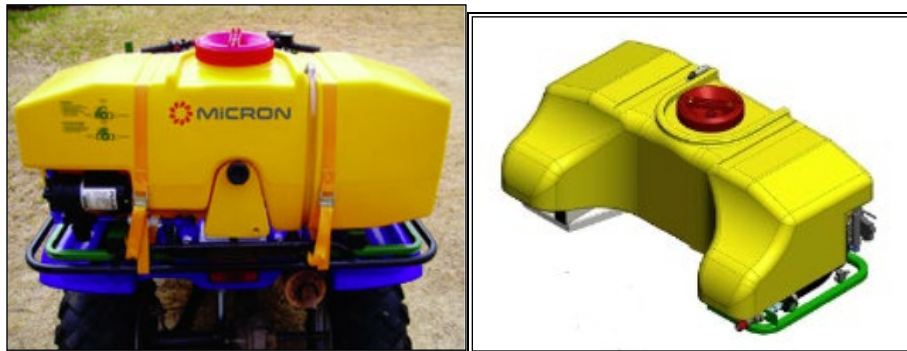

ATV, UTV & Tractor Mounted Sprayers.

There are several system options both include:

An innovative spring-loaded breakaway system which gently deflects and rolls around the base plants where you do not want chemical on them. Along with minimizing risk of mechanical damage. There is up to 90% a savings of water with the CDA technology. They are light weight and very durable. The units are designed for speeds of 2 1/2 mph to 6 mph.

There is an optional tilt kit that is available to angle the arm for ridged or bed row edges.

SPRAYDOME

Right Hand Side shown below.

The Spraydome is made of durable plastic. The most common size is a 600mm (24"). Other sizes include 400 (18"), 1000 (39") and the 1200 (48").

Direct From The United Kingdom

The FLEXIDOME Complete

Our New Design

The Flexidome comes with tool bar that has 2 dual standard 18" (400 mm) head carriages along with a 55 gallon tank. The Flexidome is a shielded sprayer for weed control in small fruit grown in raised beds on plastic culture outdoors. It comes in either CDA atomizer option for low volume spraying of post emergent's or with Hi-Flo nozzles for spraying with pre-emergent's. Using spring loaded circular shields that rotate freely against the bed. Flexidome is usually supplied in a four head configuration with the ability to treat inter-row widths of 18" to 36", using two 400mm or 600mm diameter domes per inter-row. With Flexidome's forward speed of 2-1/2mph 5 acres can be sprayed per hour. Traveling at 3 3/4mph 7-1/2 acres can be sprayed per hour. This offers growers significant time and labor savings as it eliminates the need to treat the area manually.